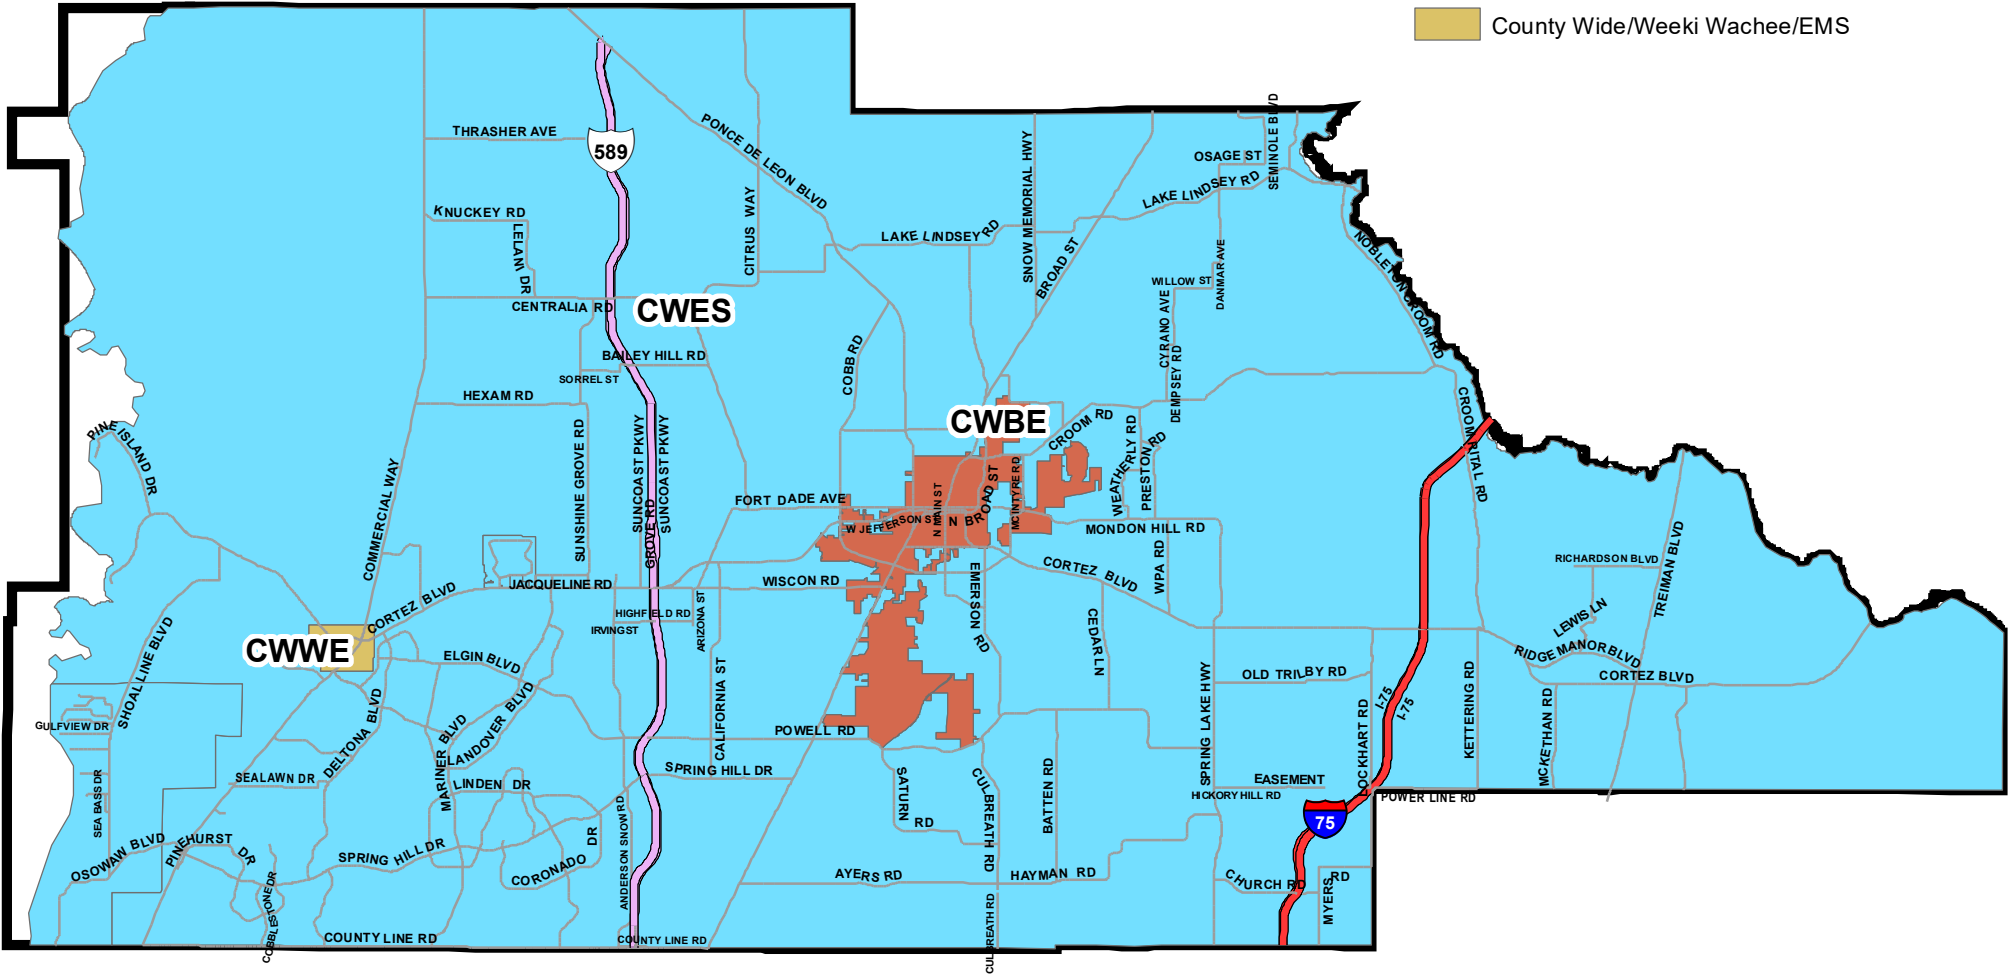

Taxing Districts

Levy Code Description

- County Wide/Hernando Beach; County Wide/EMS
- County Wide/Brooksville/EMS
- County Wide/Weeki Wachee/EMS

Not To Scale

Taxing Districts/Levy Codes Hernando County, Florida