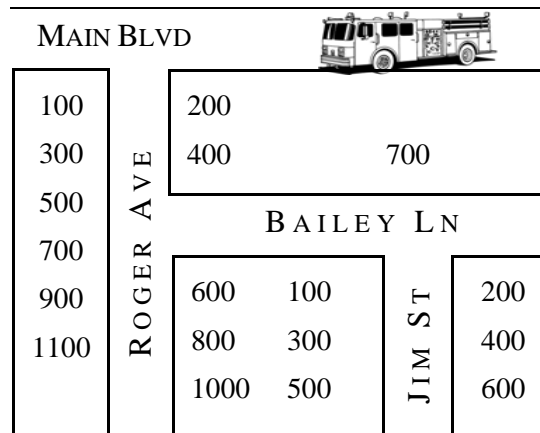

Every Second Counts In Emergency Response!

*During an emergency,
your address is
how we find you.*

Many people, even those in Public Safety, view enhanced 9-1-1 as the solution to all emergency response problems. 9-1-1, in and of itself, is a great emergency response tool, but without accurate and consistent address information it can not always be counted on to help speed up emergency response. Of the total parts that comprise the enhanced 9-1-1, addressing can be considered one of the vital parts.

It is important that.... ❖ Roadways Are Named ❖ & Addressed Consistently

HARD TO FIND

EASY TO FIND

❖ Roadway Names ❖ Are Not Duplicated

HARD TO FIND

EASY TO FIND